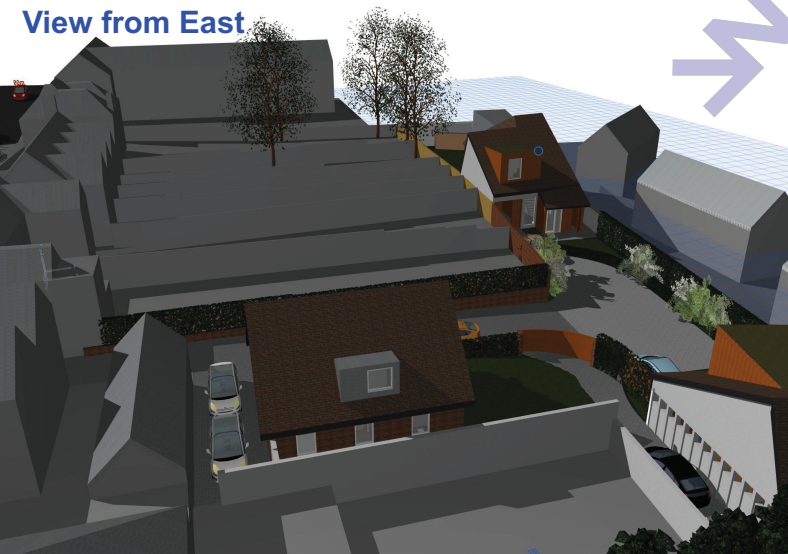

View from West

**NOTES -**

**Site Address -**

**The Old Coal Yard  
Park Street  
Madeley  
Telford  
TF7 5LB**

**OS Data -** Reproduced from the Ordnance Survey Map with the permission of The Controller of Her Majesty's Stationery office'. OS Plan Centre Co-ordinates 369250 304350.

RevID	Issued By	Issue Date	Issue ID	Modified by	Checked by	Approved by

Purpose of Issue <b>Planning FINAL Stage C</b>	status	Drawn By jmh Date 13/05/2019 Checked By Date App'd By Date	Scales @ A3 <b>NA</b>	Project No. <b>007</b>	Originator <b>JezUnLtd.design Ironbridge</b>	Project <b>The Old Coal Yard, Madeley, TF7 5LB</b>	Client <b>Mr C Elcock</b>	Layout Title <b>Plot Three Context</b>
---	--------	--	--------------------------	---------------------------	---	---	------------------------------	---

Drawing Number							
project	originator	zone	level	type	role	number	rev
<b>CE-JMH-01-GF-01- Planning-C_007-20</b>							